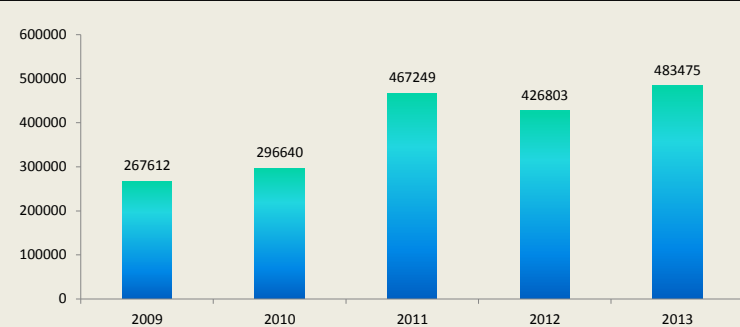

MAN HOURS DIVISION WISE DEC 2013

MAN HOURS JAN-DEC2013

MAN HOURS WORKED 2009 -2013

KMs DRIVEN DIVISION WISE DEC 2013

KMs DRIVEN JAN- DEC 2013

MTC, RWD, LTI, FAC JAN-DEC 2013

NEAR MISS JAN- DEC 2013

NEAR MISS TYPE- DEC 2013