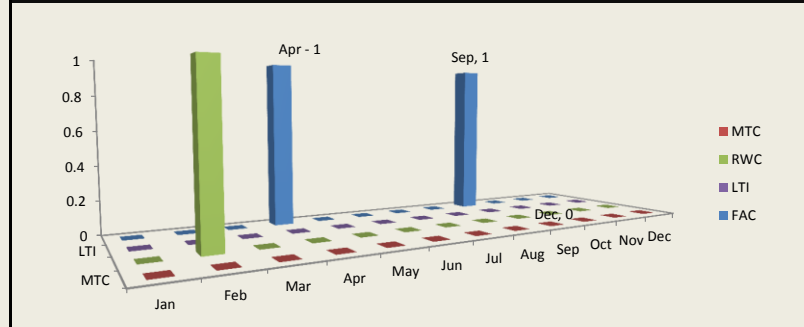

MAN HOURS DIVISION WISE DEC 2013

MAN HOURS JAN-DEC2013

MAN HOURS WORKED 2009 -2013

KMs DRIVEN DIVISION WISE DEC 2013

KMs DRIVEN JAN- DEC 2013

MTC, RWD, LTI, FAC JAN-DEC 2013

NEAR MISS JAN- DEC 2013

NEAR MISS TYPE- DEC 2013