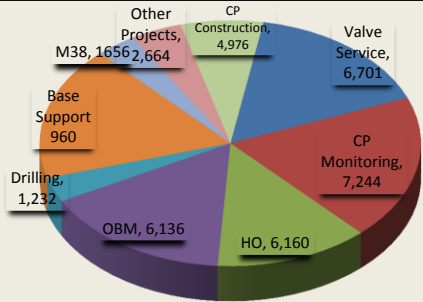

MAN HOURS DIVISION WISE DEC 2013

MAN HOURS JAN-DEC2013

MAN HOURS WORKED 2009 -2013

KMs DRIVEN DIVISION WISE DEC 2013

KMs DRIVEN JAN- DEC 2013

MTC, RWD, LTI, FAC JAN-DEC 2013

NEAR MISS JAN- DEC 2013

NEAR MISS TYPE- DEC 2013