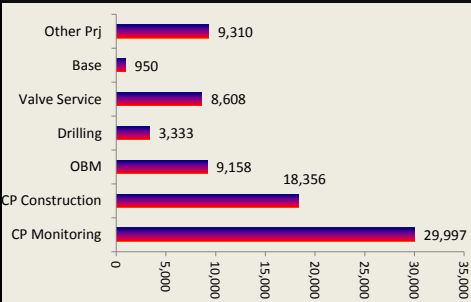

MAN HOURS DIVISION WISE DEC 2013

MAN HOURS JAN-DEC2013

MAN HOURS WORKED 2009 -2013

KMs DRIVEN DIVISION WISE DEC 2013

KMs DRIVEN JAN- DEC 2013

MTC, RWD, LTI, FAC JAN-DEC 2013

NEAR MISS JAN- DEC 2013

NEAR MISS TYPE- DEC 2013