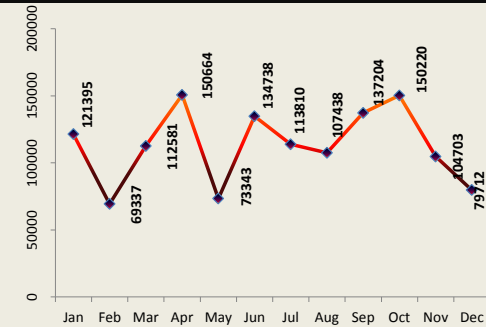

MAN HOURS DIVISION WISE DEC 2013

MAN HOURS JAN-DEC2013

MAN HOURS WORKED 2009 -2013

KMs DRIVEN DIVISION WISE DEC 2013

KMs DRIVEN JAN- DEC 2013

MTC, RWD, LTI, FAC JAN-DEC 2013

NEAR MISS JAN- DEC 2013

NEAR MISS TYPE- DEC 2013