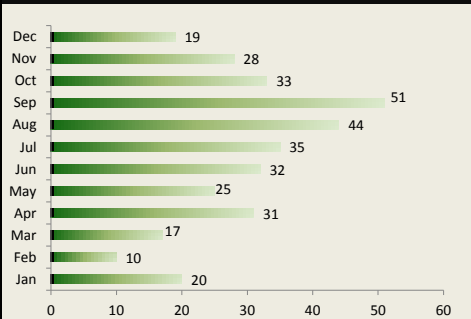

MAN HOURS DIVISION WISE DEC 2013

MAN HOURS JAN-DEC2013

MAN HOURS WORKED 2009 -2013

KMs DRIVEN DIVISION WISE DEC 2013

KMs DRIVEN JAN- DEC 2013

MTC, RWD, LTI, FAC JAN-DEC 2013

NEAR MISS JAN- DEC 2013

NEAR MISS TYPE- DEC 2013