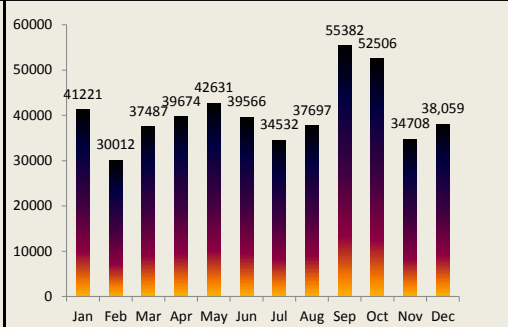

MAN HOURS DIVISION WISE DEC 2013

MAN HOURS JAN-DEC2013

MAN HOURS WORKED 2009 -2013

KMs DRIVEN DIVISION WISE DEC 2013

KMs DRIVEN JAN- DEC 2013

MTC, RWD, LTI, FAC JAN-DEC 2013

NEAR MISS JAN- DEC 2013

NEAR MISS TYPE- DEC 2013